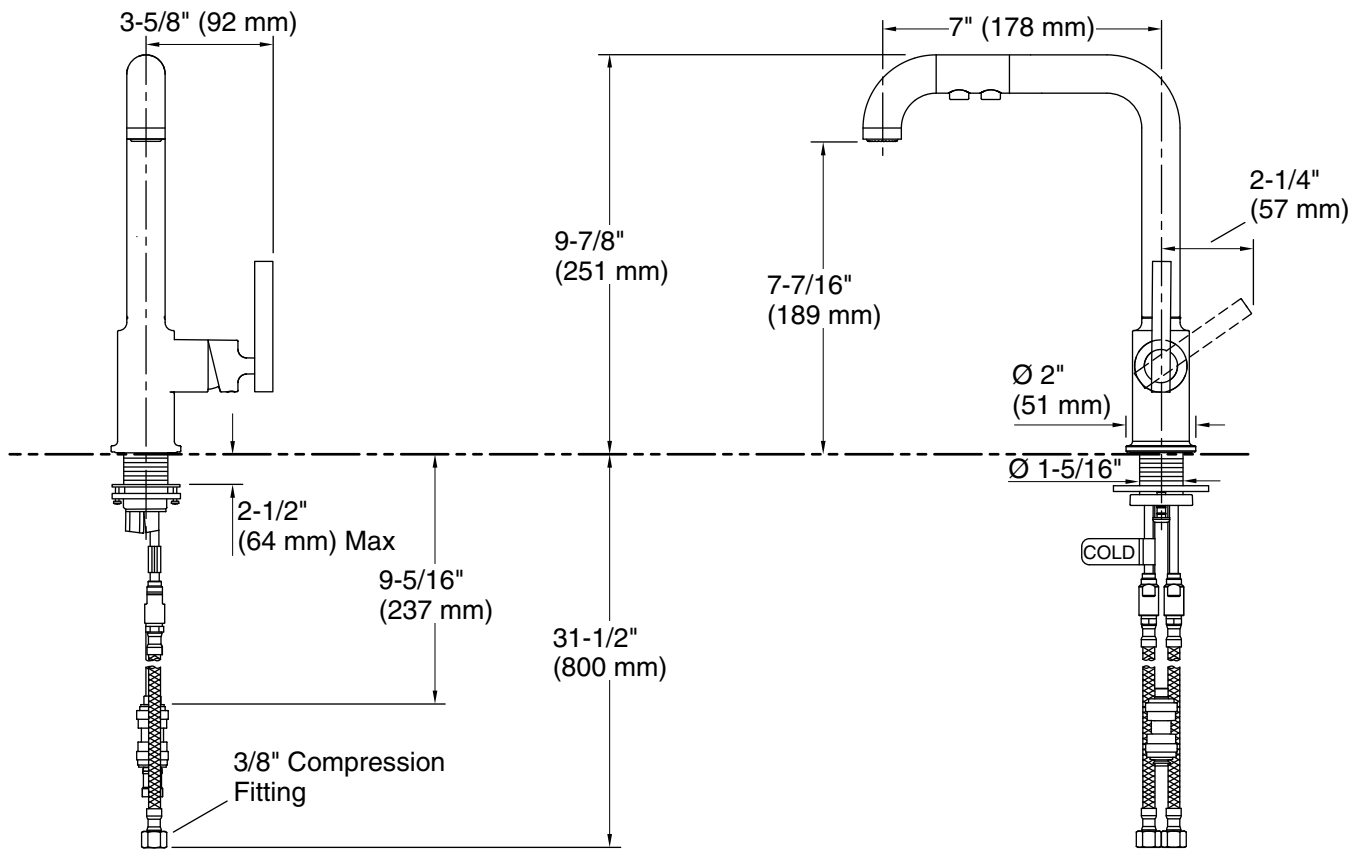

Features

- Three-function pull-out sprayhead with touch-control allows you to switch between spray, laminar flow, and pause
- KOHLER ceramic disc valves exceed industry longevity standards for a lifetime of durable performance
- ProMotion™ technology's light, quiet braided hose and swiveling ball joint make the pull-down sprayhead easier and more comfortable to use
- MasterClean™ sprayface features an easy-to-clean surface that withstands mineral buildup
- High-arch gooseneck spout and 360° spout rotation offer superior clearance for filling pots and cleaning
- Single lever handle is simple to use and makes adjusting water temperature easy
- Temperature memory allows faucet to be turned on and off at the temperature set during prior usage
- 1.5 gpm (5.7 lpm) maximum flow rate at 60 psi (4.14 bar)

Technical Information

All product dimensions are nominal.

Notes

Install this product according to the installation guide.

ADA complaint for faucet handles only.

ADA, CSA B651 compliant when installed to the specific requirements of these regulations.